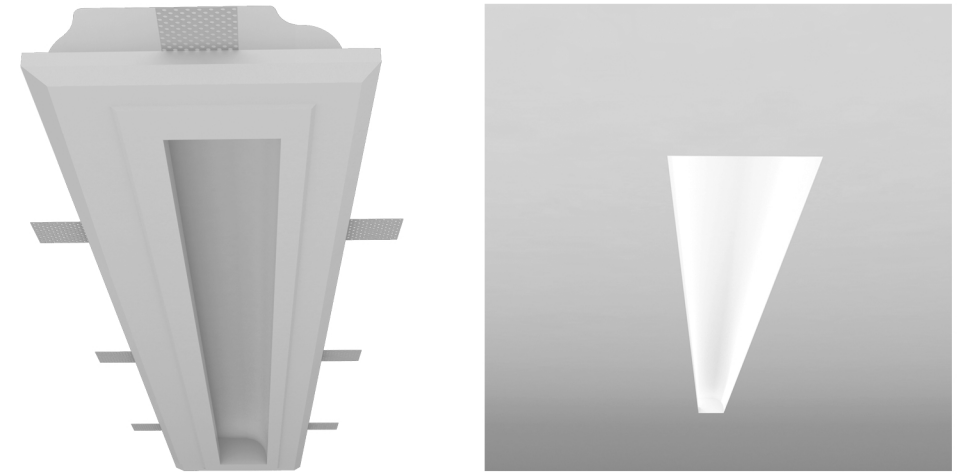

Athina 120 code: 01.AB.031

Complete Light Profile
Athina 120 code: 01.AB.031

Finishes
Natural Plaster Finish

Dimensions / Weight
140x1298x40mm / 5000g/pc

Light Source Holder
Aluminum Profile with Polycarbonate Diffuser (included)

Light Source / Consumption / Led Driver / Input - Output
Led Strip / 20Watt/m / 24Watt / 110-240V AC - 24V DC (included)

Features

Copyright © 2016 NamaModular. All rights reserved