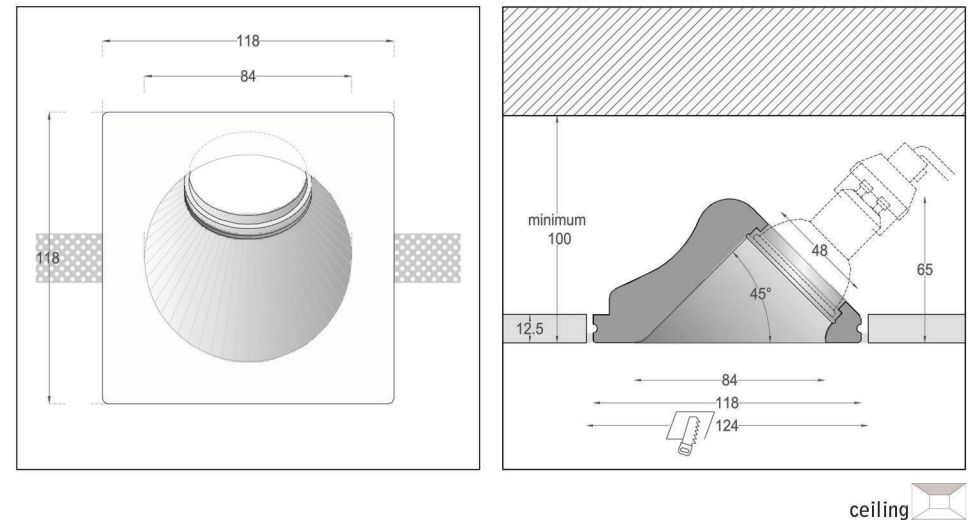

Fos 10 code: 01.A.010

Recessed Downlight
Fos 10 code: 01.A.010

Finishes
 Natural Plaster Finish

Dimensions / Weight
 118x118x65mm / 660gr/pc

Lamp Holder
 GU10

Lamp type / Max consumption / Voltage
 MR16 Led or Halogen / 50Watt / 220-240V
 note: This recessed downlight can also be used with GU 5.3 / MR16 / 12V