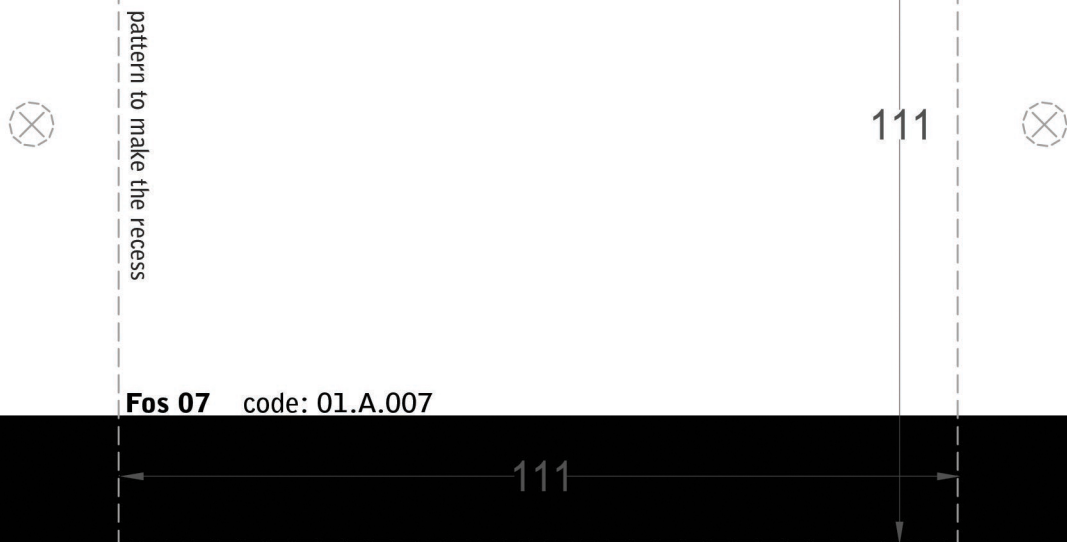

ceiling 

Recessed Downlight

Fos 07 code: 01.A.007

Finishes

Natural Plaster Finish

Dimensions / Weight

105x105x74mm / 630gr/pc

Lamp Holder

GU10

Lamp type / Max consumption / Voltage

MR16 Led or Halogen / 50Watt / 220-240V

note: This recessed downlight can also be used with GU 5.3 / MR16 / 12V

Features

Fos 07 code: 01.A.007