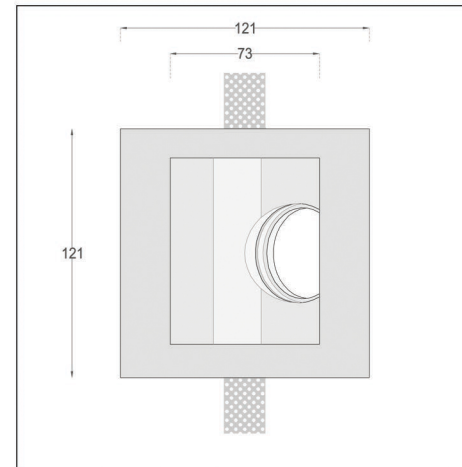

pattern to make the recess

127

**Fos 06** code: 01.A.006

127

ceiling

### Recessed Downlight

**Fos 06** code: 01.A.006

### Dimensions / Weight

121x121x61mm / 630gr/pc