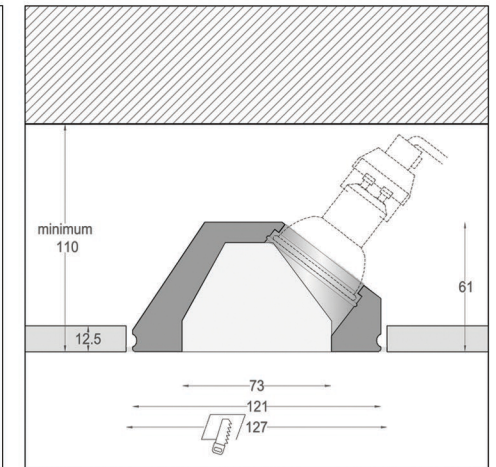

pattern to make the recess

127

**Fos 06** code: 01.A.006

127

ceiling

### Dimensions / Weight

121x121x61mm / 630gr/pc