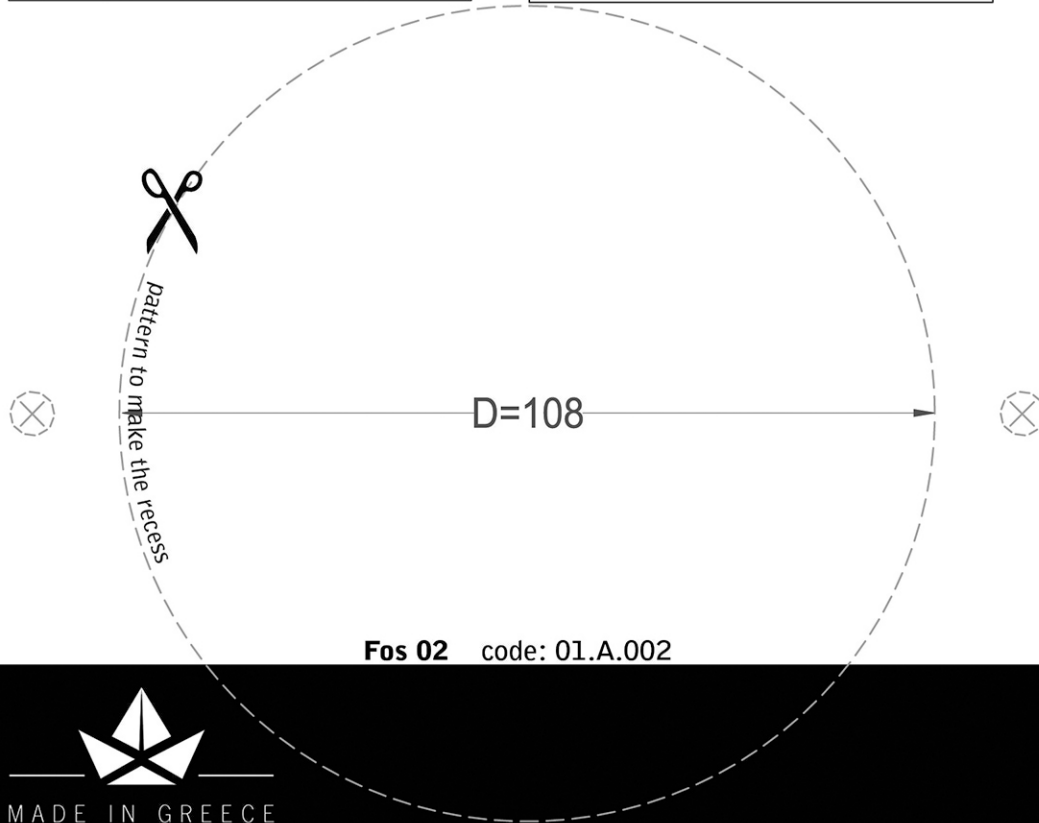

ceiling 

Fos 02 code: 01.A.002

Recessed Spotlight

Fos 02 code: 01.A.002

Finishes

Natural Plaster Finish

Dimensions / Weight

D102x27mm / 220g/pc

Lamp Holder

GU10 (included)

Lamp type / Max consumption / Voltage

MR16 Led or Halogen / 50Watt / 220-240V (not included)

note: This recessed spotlight can also be used with GU 5.3 / MR16 / 12V

Features

Copyright © 2016 NamaModular. All rights reserved