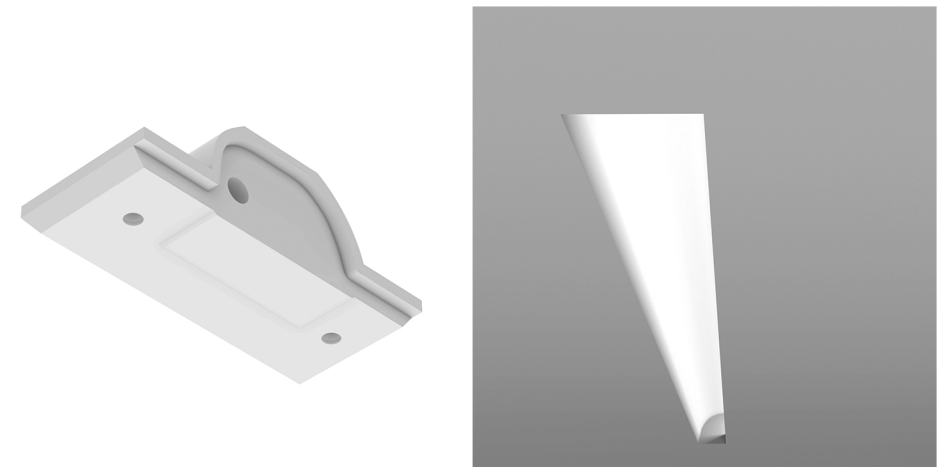

**Mikro 06 Endcap Left** code: 01.AB.076

**Modular Light Profile / fixture**

**Mikro 06 Endcap Left** code: 01.AB.076

note: This product may be required at the beginning or at the end of any Mikro Modular Light Profile(s).

**Finishes**

Natural Plaster Finish

**Dimensions / Weight**

135x40x65mm / 220g/pc

**Features**

Copyright © 2016-2022 NamaModular. All rights reserved

NAMA owns the Intellectual Property of the products, while their Designs are registered in the HELLENIC INDUSTRIAL PROPERTY ORGANISATION (N° 20190600022) and as well as in the EUROPEAN UNION INTELLECTUAL PROPERTY OFFICE (N°: 006312187).