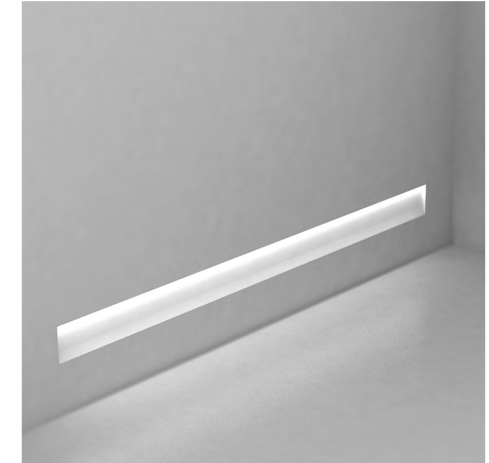

## Modular Light Profile

**Zone.100 01 Linear 1500** code: 01.AB.065

note: Zone.100 profile consists of several modules whose combination allows for a variety of shapes either on ceilings or walls.