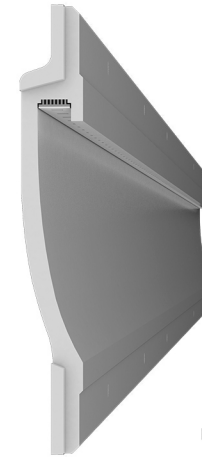

**Zone.100 01 Linear 1500** code: 01.AB.065

## Modular Light Profile

**Zone.100 01 Linear 1500** code: 01.AB.065

note: Zone.100 profile consists of several modules whose combination allows for a variety of shapes either on ceilings or walls.

## Dimensions / Weight

25x185x1500mm / 4790g/pc