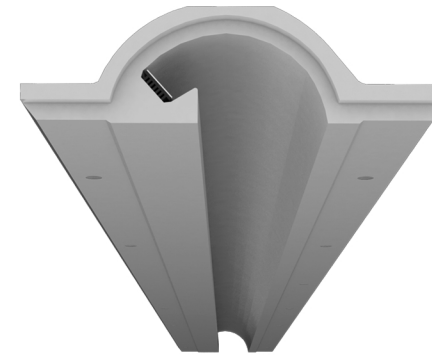

Orio 01 Linear 1500 code: 01.AB.036

Modular Light Profile

Orio 01 Linear 1500 code: 01.AB.036

note: Endcaps (Orio 05, Orio 06) may be required only at the beginning and at the end of Orio Modular Light Profile(s).

Finishes

Natural Plaster Finish

Dimensions / Weight

146x40x1500mm / 5200g/pc

Light Source Holder

Aluminum Heatsink (included)

Light Source / Max Consumption / Voltage

Led Strip / 20Watt/m / 12-24V or 220-240V (not included)