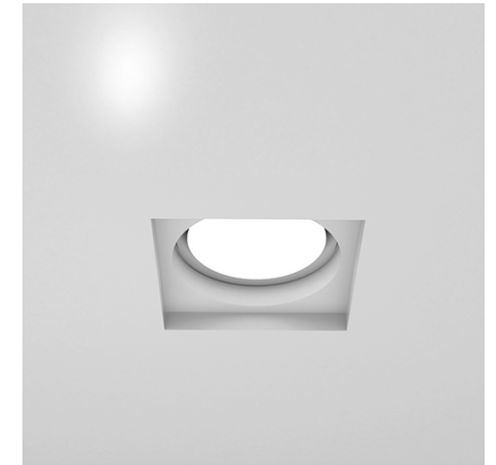

106

106

pattern to make the recess

Fos 01 code: 01.A.001

MADE IN GREECE

ceiling

Recessed Spotlight

Fos 01 code: 01.A.001

Finishes

Natural Plaster Finish

Dimensions / Weight

100x100x27mm / 290g/pc

Lamp Holder

GU10 (included)

Lamp type / Max consumption / Voltage

MR16 Led or Halogen / 50Watt / 220-240V (not included)

note: This recessed spotlight can also be used with GU 5.3 / MR16 / 12V

Features

Copyright © 2016 NamaModular. All rights reserved