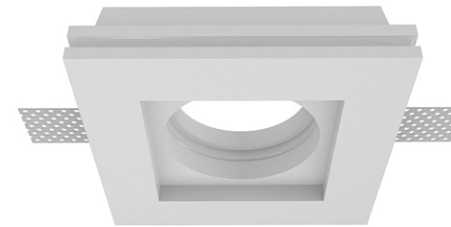

106

106

pattern to make the recess

Fos 01 code: 01.A.001

MADE IN GREECE

ceiling

Recessed Spotlight

Fos 01 code: 01.A.001

Finishes

Natural Plaster Finish

Dimensions / Weight

100x100x27mm / 290g/pc

Lamp Holder

GU10 (included)

Lamp type / Max consumption / Voltage

MR16 Led or Halogen / 50Watt / 220-240V (not included)

note: This recessed spotlight can also be used with GU 5.3 / MR16 / 12V

Features

Copyright © 2016 NamaModular. All rights reserved